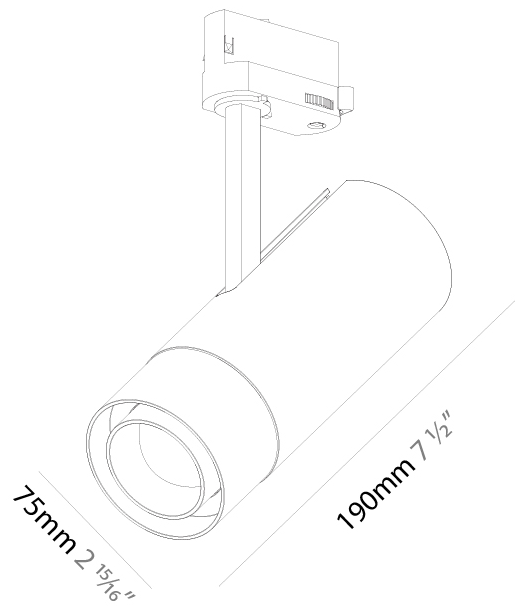

PHYSICAL

Shape: Cylinder
 Diameter (mm): 75
 Diameter (in): 2 ¹⁵/₁₆
 Height (mm): 190
 Height (in): 7 ¹/₂
 Max. Overall Height (mm): 235
 Max. Overall Height (in): 9 ¹/₄
 Light Distribution: Adjustable / Direct
 Weight (kg): 0.919
 Weight (lbs): 2.02
 Fixture Finish: SSR / BKV / CWI / CRY / HAB / UFT / ITA / RUA / FTG / MYG / LOD / PUS / FRO / FUP / KIA / POP / BLS / SPG / MEY / GOH / GUM / CHC / COM / ABZ / JAG / OBR / MOS / ROR
 Fixture Material: Aluminum Die Cast

GENERAL

Series: Imagine
 Subseries: Imagine Flex
 Brand: Prolicht
 Division: Architectural
 Mounting Type: Track
 Mounting Location: Ceiling
 Subcategory: Spots

PHYSICAL

Shape: Cylinder
 Diameter (mm): 75
 Diameter (in): 2 ¹⁵/₁₆
 Height (mm): 190
 Height (in): 7 ¹/₂
 Max. Overall Height (mm): 210
 Max. Overall Height (in): 8 ¹/₄
 Light Distribution: Adjustable / Direct
 Weight (kg): 0.702
 Weight (lbs): 1.54
 Fixture Finish: SSR / BKV / CWI / CRY / HAB / UFT / ITA / RUA / FTG / MYG / LOD / PUS / FRO / FUP / KIA / POP / BLS / SPG / MEY / GOH / GUM / CHC / COM / ABZ / JAG / OBR / MOS / ROR
 Holder Finish: BLK / WHI / SIL
 Fixture Material: Aluminum Die Cast

OPTICAL

Reflector°: 14° to 48°
 Adjustability: Rotational 350°; Tilt 90°

RATINGS AND CERTIFICATIONS

Certified By: Certified for North American Standards
 IP rating: IP20

A3T110-

PROJECT	_____
TYPE	_____
SPECIFIER	_____
QUANTITY	_____
DATE	_____