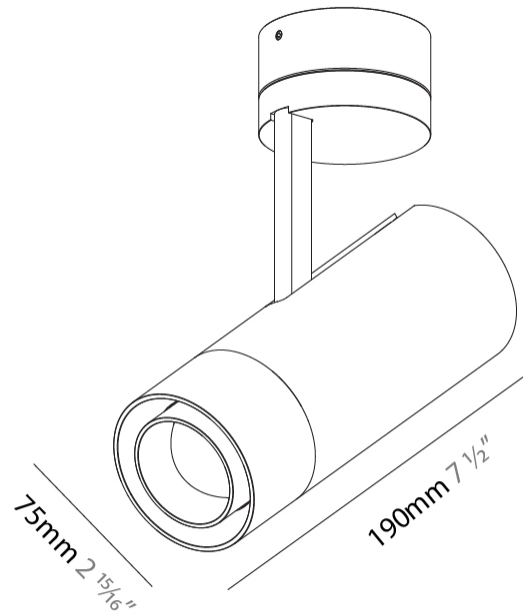

PHYSICAL

Shape: Cylinder
 Diameter (mm): 75
 Diameter (in): 2 ¹⁵/₁₆
 Height (mm): 190
 Height (in): 7 ¹/₂
 Max. Overall Height (mm): 235
 Max. Overall Height (in): 9 ¹/₄
 Light Distribution: Adjustable / Direct
 Weight (kg): 0.919
 Weight (lbs): 2.02
 Fixture Finish: SSR / BKV / CWI / CRY / HAB / UFT / ITA / RUA / FTG / MYG / LOD / PUS / FRO / FUP / KIA / POP / BLS / SPG / MEY / GOH / GUM / CHC / COM / ABZ / JAG / OBR / MOS / ROR
 Fixture Material: Aluminum Die Cast

OPTICAL

Reflector°: 14° to 48°
 Adjustability: Rotational 350°; Tilt 90°

RATINGS AND CERTIFICATIONS

Certified By: Certified for North American Standards
 IP rating: IP20

A3D105-

PROJECT

TYPE

SPECIFIER