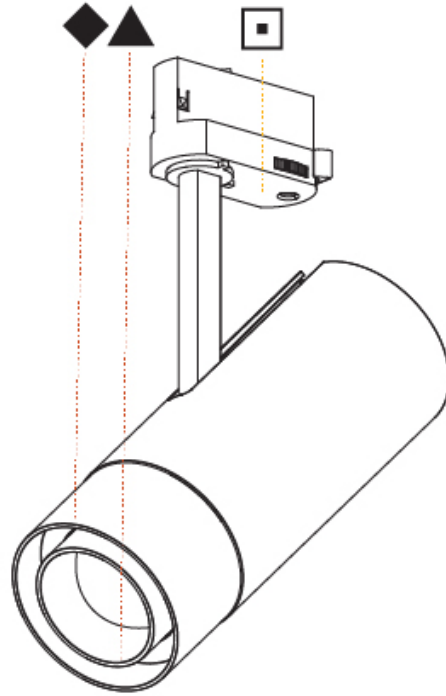

A3T110-

PROJECT	_____
TYPE	_____
SPECIFIER	_____
QUANTITY	_____
DATE	_____

A